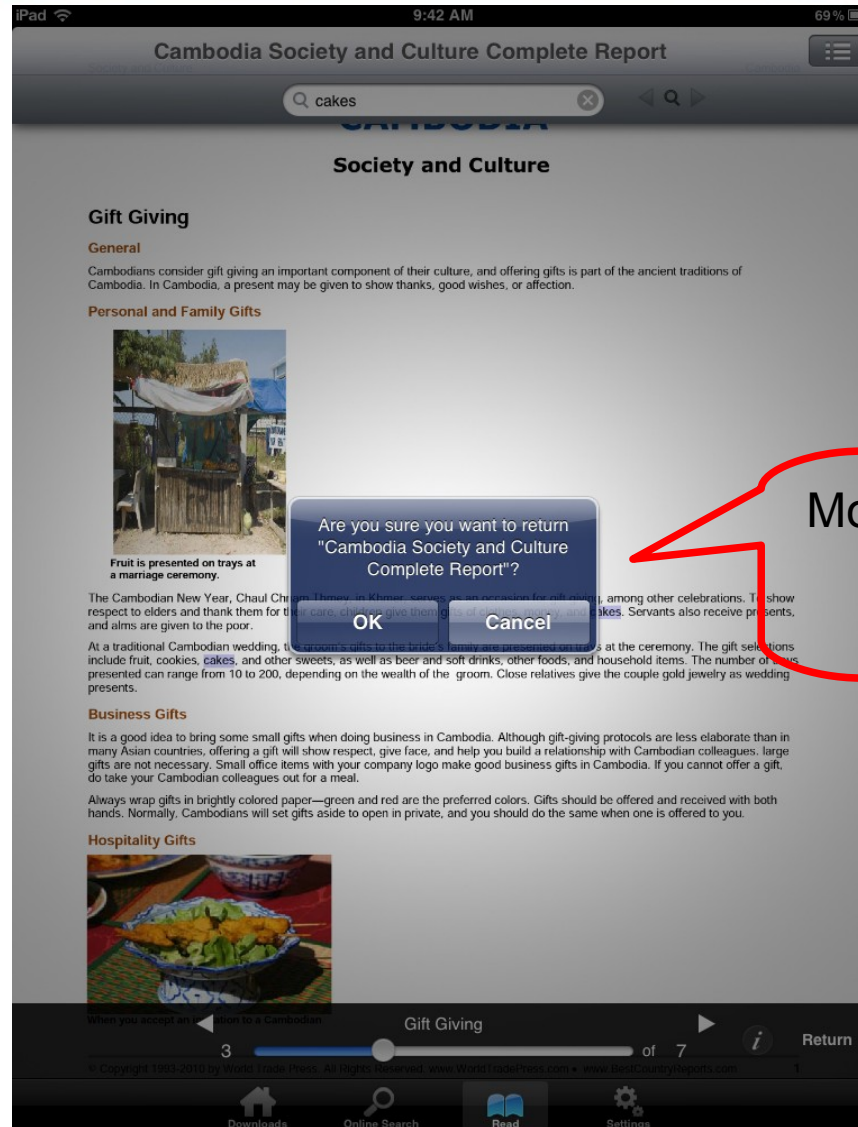

Možnost „vrátit“ e-knihu
(a umožnit přístup
dalšímu zájemci)