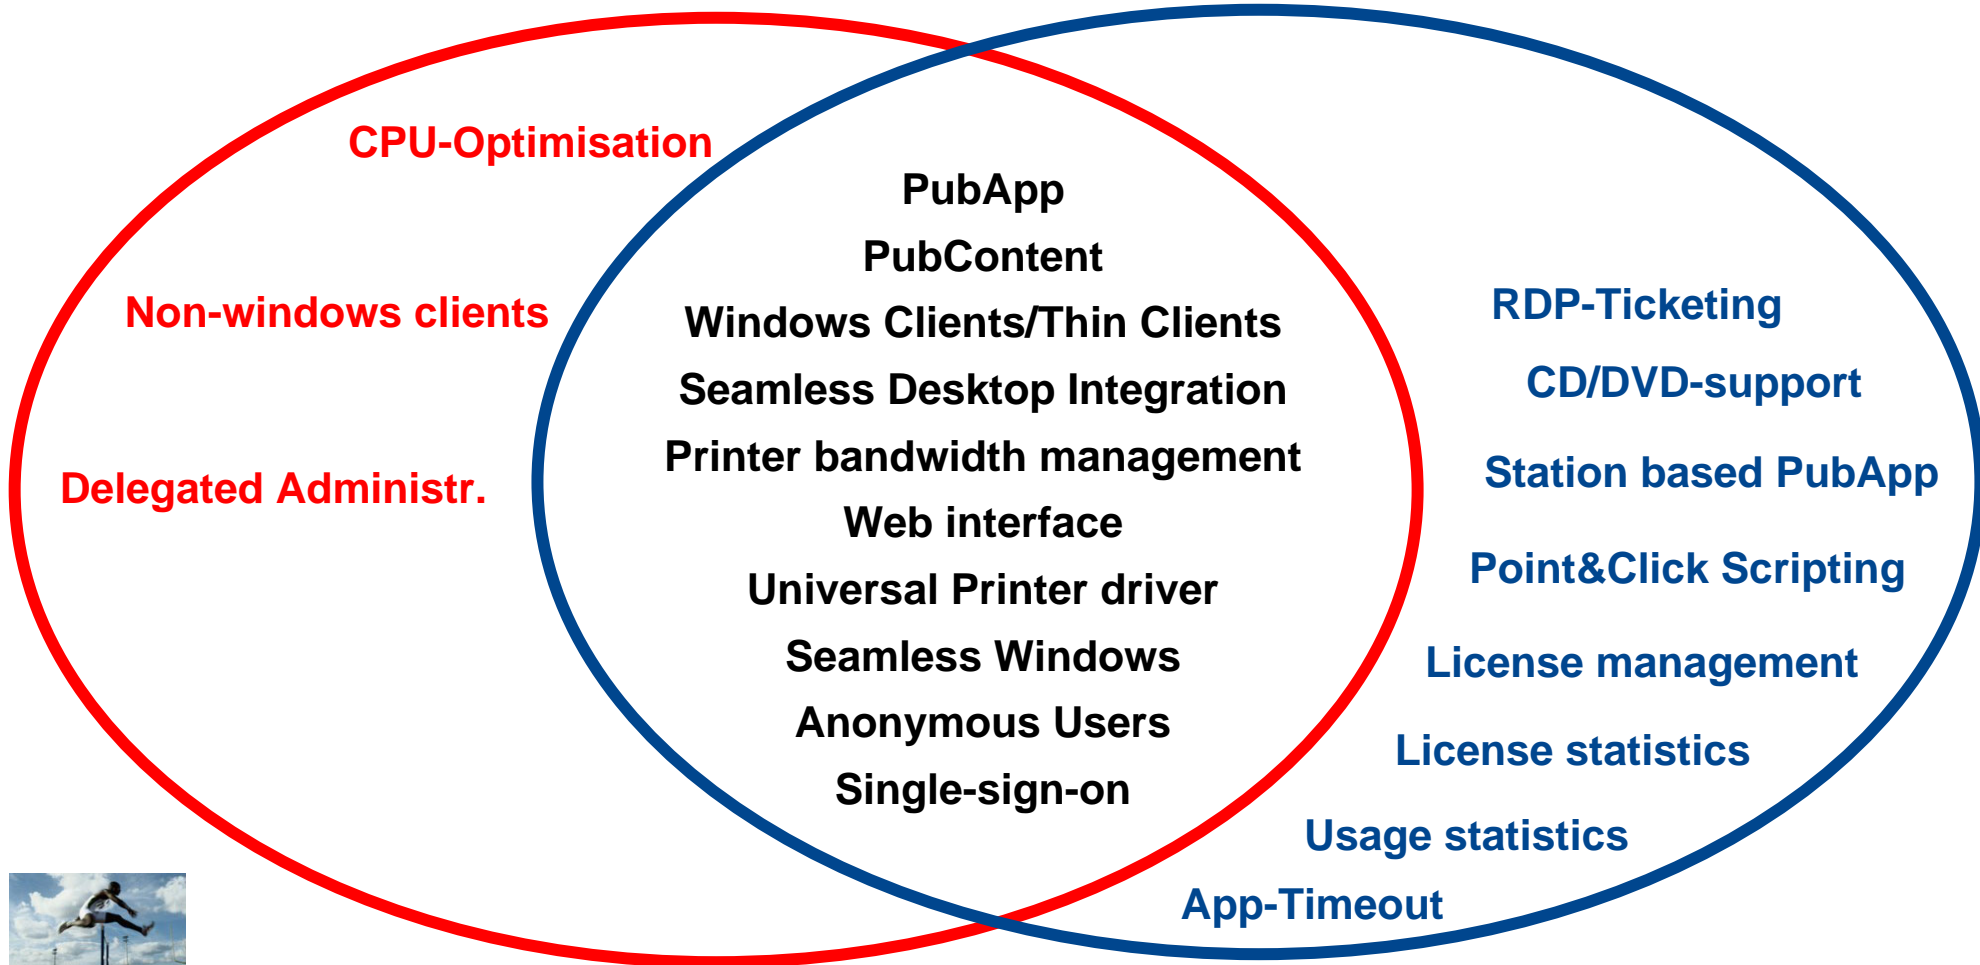

2) Presentation portal of all e-media and html-sources in a unified user view

- Presentation and launch according to user's authorisation level
- Seamless integration into windows desktop, icons and explorer
- Integration into any browser (A to Z list, single level view, multi level view)

What is NetMan 3.0?

e-resource management (HAN)

CD/DVD-management (VCD)

User view: seamless desktop integration

Integration into the start menu, or/and integration as desktop icons

User view: integration into HTML pages

A to Z list, single level view or multi level view, user individual, fully automatically generated „on the fly“ using your corporate layout.

Product comparison NetMan ↔ Citrix

Citrix

NetMan 3.0

Why NetMan 3.0?

NM: All types of sources are managed in an identical way
Others: need to combine systems from different vendors
Advantage: „one-stop-shopping“ and management

NM: 8-15 application fully functional per day
Others: 2-3 applications fully functional per day
Advantage: 4-5 times quicker in daily administration work