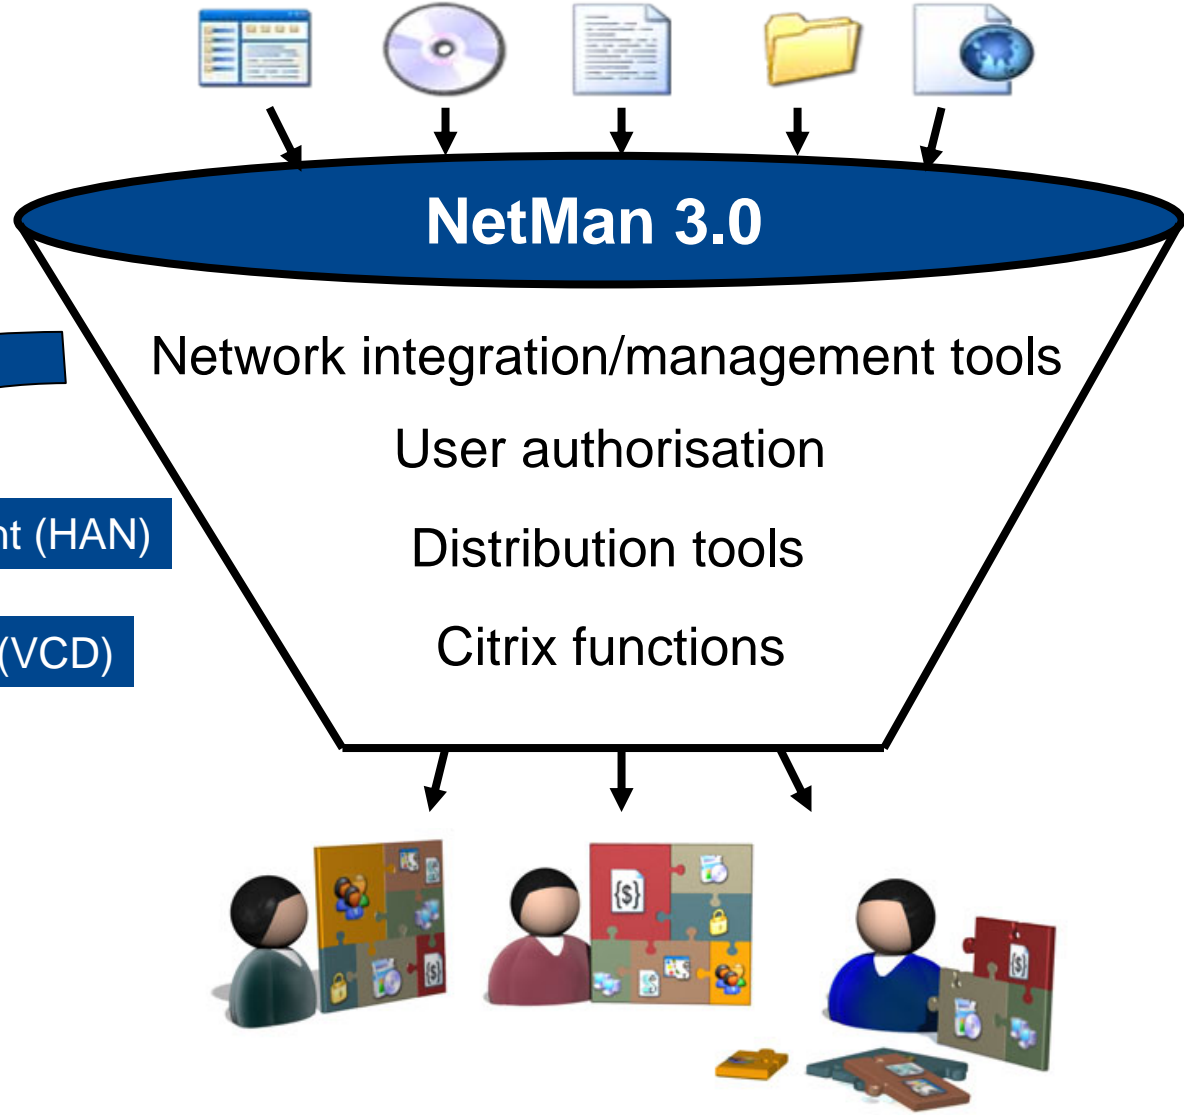

Efficient Application and Information Management in Education

H+H Software GmbH
Dipl.-Ing. Christian Günther
International Sales

1) Managementsuite for all kinds of e-media and html-sources:

- windows standard applications (MS-Office, SAP, Corel, ERP, etc.)
- CDs/DVDs
- Hyperlinks and URLs
- eJournals, online data bases, offline data bases
- Windows documents and folders

2) Presentation portal of all e-media and html-sources in a unified user view

- Presentation and launch according to user's authorisation level
- Seamless integration into windows desktop, icons and explorer
- Integration into any browser (A to Z list, single level view, multi level view)

What is NetMan 3.0?

e-resource management (HAN)

CD/DVD-management (VCD)

User view: seamless desktop integration

Integration into the start menu, or/and integration as desktop icons

User view: integration into HTML pages

A to Z list, single level view or multi level view, user individual, fully automatically generated „on the fly“ using your corporate layout.

Product comparison NetMan ↔ Citrix

Citrix

NetMan 3.0

Why NetMan 3.0?